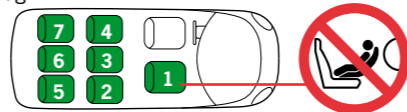

2

Car manufacturer	Model	1st year of production	Approved seats
Alfa Romeo	147	2000	2,4
	156	1997	2,4
	159	2006	2,4
	Giulietta	2010	2,4
Audi	Mito	2008	2,4
	Stelvio	2017	2,4
	A1	2010	2,4
	A2	2000	2,4
	A3, S3	1997	2,4
	A3, S3	2003	2,4
	A3 sportback	2003	2,4
	A3 cabrio	2008	2,4
	A4, S4, RS4	1998	1,2,4
	A4 avant	1996	2,4
	A4, S4, RS4	2000	1,2,4
A4 avant	2000	1,2,4	
A4 cabrio	2002	1,2,4	
A4 imo	2015	1,2,4	
A4 avant	2015	1,2,4	
A5, S5	2007	1,2,4	
A5 sportback	2009	1,2,4	
A5 cabrio	2009	2,4	
A5 coupe	2016	1,2,4	
A6, S6, RS6	1998	2,4	
A6, S6, RS6	2004	1,2,4	
A6	2018	1,2,4	
A7	2010	2,4	
A7	2018	1,2,4	
A8, S8	1998	2,4	
A8	2018	2,4	
Q2	2016	1,2,4	
Q3	2010	1,2,4	
Q3	2018	1,2,4	
Q5	2008	1,2,4	
Q5	2016	1,2,4	
Q7	2006	1,2,4	
Q7	2015	1,2,4	
TT	2015	1,2,4	
BMW	1 serie	2005	2,4
	2 serie Active tourer	2014	2,4
	2 serie Gran tourer	2015	2,4
	3 serie	1998	2,4
	3 serie Sedan	2018	2,4
	4 serie Gran coupe	2014	2,4
	5 serie	2000	2,4
	5 serie Limousine	2016	2,4
	5 serie Touring	2017	2,4
	6 serie	2003	2,4
	6 serie GT	2017	2,4
	7 serie	2001	2,4
	7 serie	2015	2,4
	8 serie Coupe	2018	2,4
i3	2013	2,4	
Mini	2006	2,4	
Mini Clubman	2007	2,4	

3

Car manufacturer	Model	1st year of production	Approved seats
Chvrolet	Mini Clubman	2015	1,2,4
	Mini Countryman	2010	2,4
	Mini Countryman	2016	1,2,4
	X1	2004	2,4
	X1	2015	-
	X3	2004	2,4
	X3	2017	2,4
	X4	2018	2,4
	X5	2004	2,4
	X5	2013	2,4
	X5	2018	2,4
	X6	2008	2,4
	X6	2019	2,4
	X7	2018	2,4,7
	Aveo	2006	2,4
	Captiva	2006	2,4
	Cruze	2009	2,4
Epica	2006	2,4	
Kalos	2002	2,4	
Lacetti	2004	2,4	
Malibu	2011	2,4	
Matiz	2005	2,4	
Nubira	2009	2,4	
Orlando	2011	2,4	
Spark	2009	2,4	
Trax	2013	2,4	
Chrysler	300 CC	2008	2,4
	Dodge Caliber	2006	2,4
	Dodge Nitro	2006	2,4
	Dodge RAM	2002	2,4
	Jeep Commander	2006	2,4
	Jeep Grand Cherokee	2010	2,4
	Jeep Wrangler	2011	2,4
	PT cruiser	2000	2,4
	Sebring	2007	2,4
	Voyager	2001	2,4
Citroën	Berlingo	2008	1,2*, 4*
	Berlingo Multispace	2012	2*, 4*
	Berlingo	2018	2*, 3,4*
	C1	2005	2,4
	C1	2014	2,4
	C2	2004	2,4
	C3	2004	2,4
	C3	2016	1,2,4
	C3 Picasso	2013	2,4
	C3 Aircross	2017	2,4
C4	2004	2,4	
C4 Aircross	2012	2,4	
C4 Cactus	2014	2,4	
C4 Picasso	2007	1,2*, 3,4*	
C4 Picasso	2013	2,3,4	
C4 Grande Picasso	2007	1,2*, 3,4*	
C4 Grande Picasso	2013	2,3,4	
C5	2000	1,2,4	
C6	2008	2,4	

4